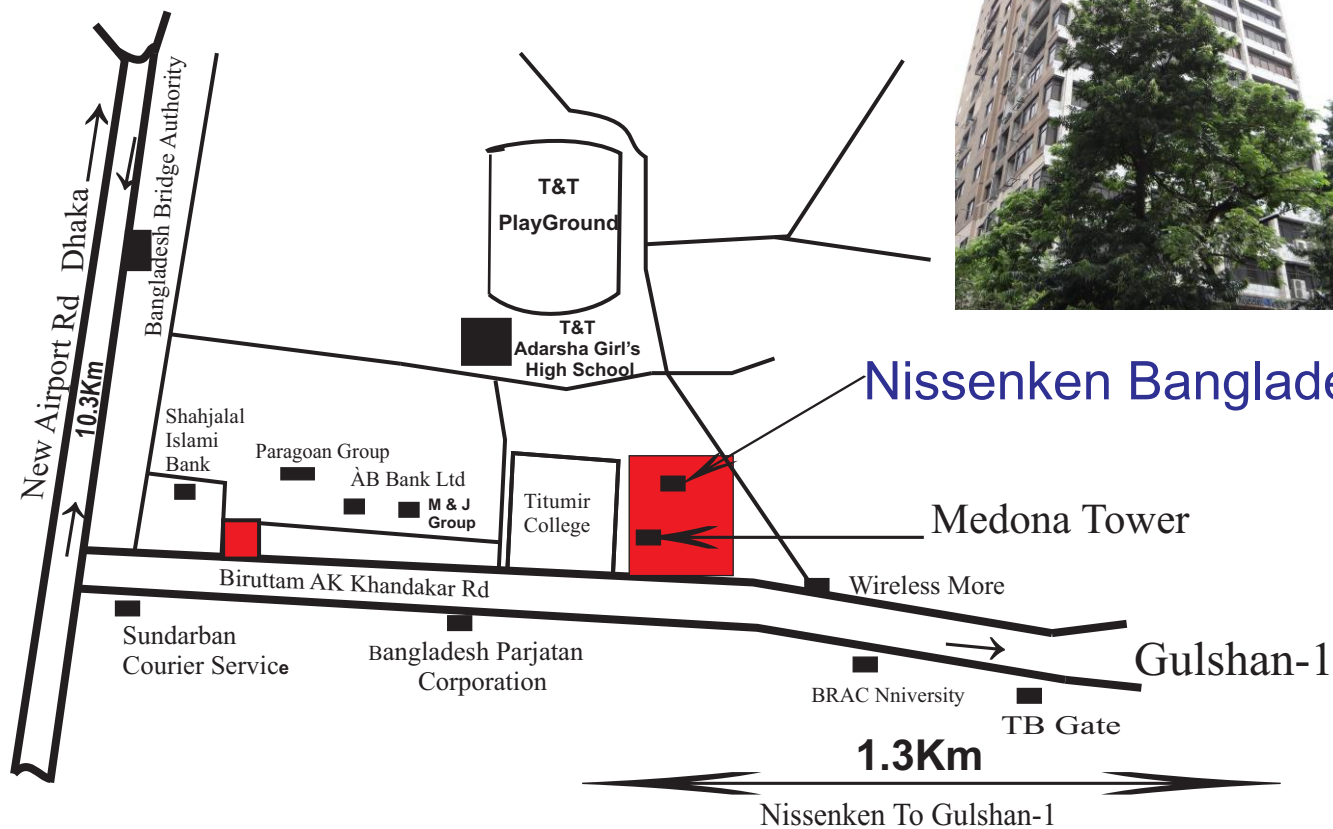

About 10.3 Km away from Airport by driving along New Airport Road.
Please Take the elevator from Medona Tower to the 5th floor.

Dhaka Laboratory
-Testing Center-

Dhaka

Nissenken Bangladesh Ltd.

Medona Tower

Gulshan-1

1.3Km

Nissenken To Gulshan-1

Medona Tower, 28 Mohakhali(5th Floor), Commercial Area, Dhaka-1212, BANGLADESH
【 NISSENKEN BANGLADESH LTD. 】

TEL: 02-985-1987 FAX: 02-985-1990

E-mail: dhaka@nissenken.or.jp