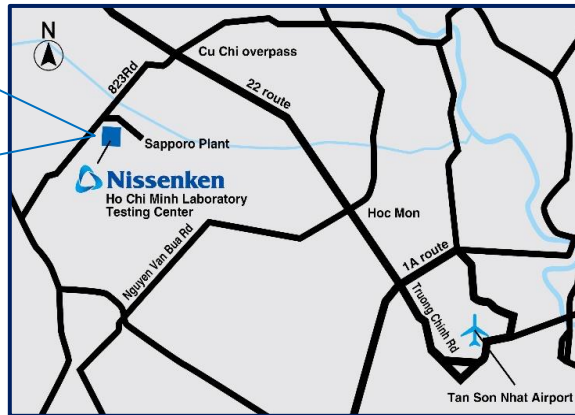

Ho Chi Minh Laboratory Testing Center

Ho Chi Minh

Starting from the Tan Son Nhat Airport, please take Truong Son Street. Turn right at Cong Hoa Street and go straight about 5km. Then turn right at T-junction and take Truong Chinh Street. Go straight and continue 22 Route about 21km. Turning left at Cu Chi overpass, go straight 823 Street about 5km and turn left at Anh Hong industrial park. After turning right at the first crossroad, you can find a building with Nissenken logo.

C Lot, No.3 Road, Anh Hong Industrial Park, Duc Lap Ha Village,
Duc Hoa District, Long An Province, VIETNAM

TEL:+84-272-3774317 FAX:+84-272-3774397

Contact us

● General Manager : Kozo Fujita (藤田 耕三)

■ If you have any questions and other relevant aspects, please contact us