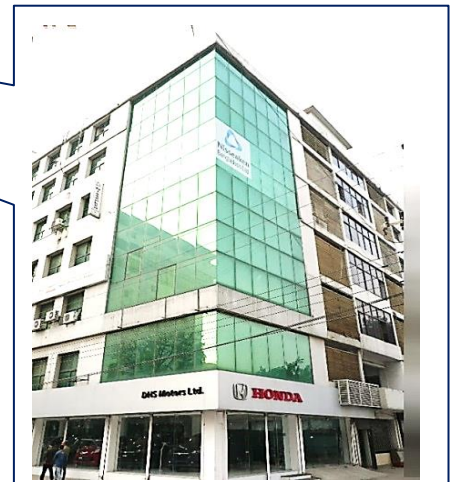

Dhaka Laboratory -Testing Center-

Dhaka

About 10 km away from Airport by driving along New Airport Road. Please take the elevator from the side of Honda show room Ground floor to the 4th floor.

GOLAM MANSION, 11, MOHAKHALI (4th Floor), COMMERCIAL AREA, Dhaka-1212, BANGLADESH