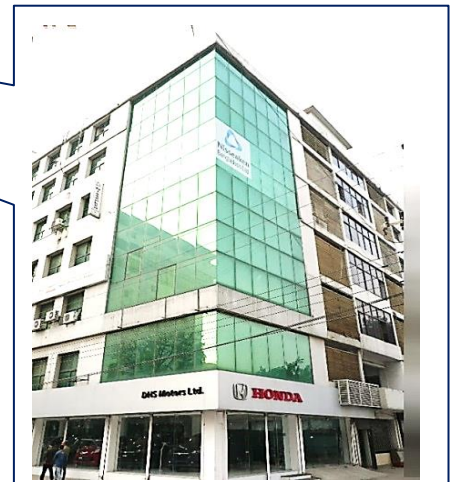

## Dhaka Laboratory -Testing Center-

Dhaka

About 10 km away from Airport by driving along New Airport Road. Please take the elevator from the side of Honda show room Ground floor to the 4th floor.

GOLAM MANSION, 11, MOHAKHALI (4th Floor), COMMERCIAL AREA, Dhaka-1212, BANGLADESH